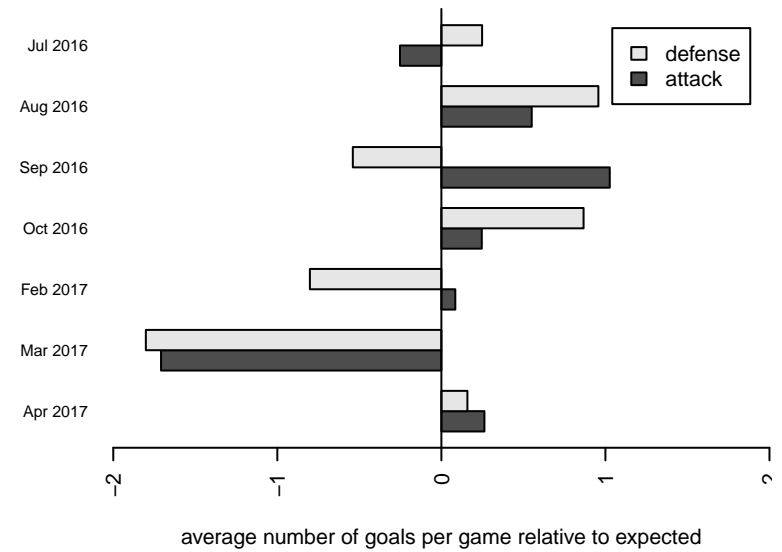

Performance relative to 13 month average