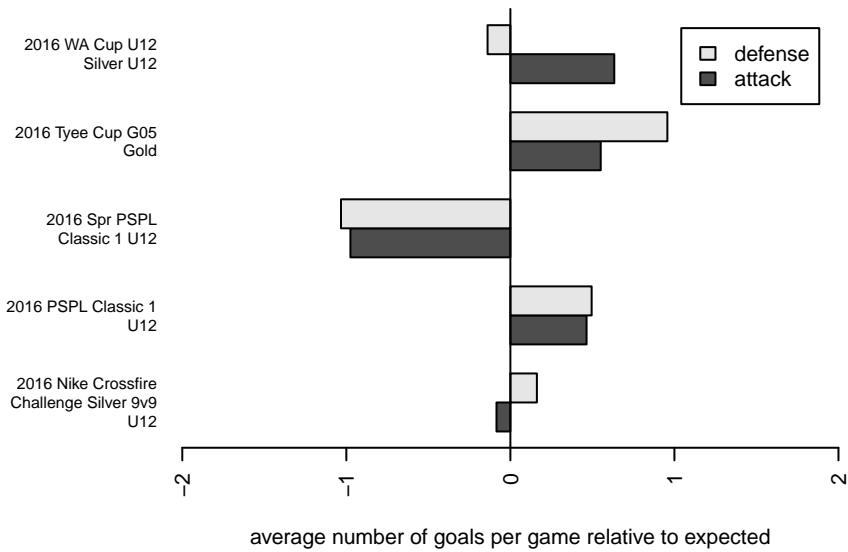

**Highline Premier Blue G05**  
 Dots are actual minus expected GF (blue circles) and GA (red triangles).  
 Blue line is smoothed change in attack strength. Red is smoothed change in defense strength.

**attack and defense variance (black dot)  
relative to other teams  
and top 10 in region**

**attack and defense rating  
relative to others at age  
and all opponents in last 13 months**

**Performance relative to 13 month average**