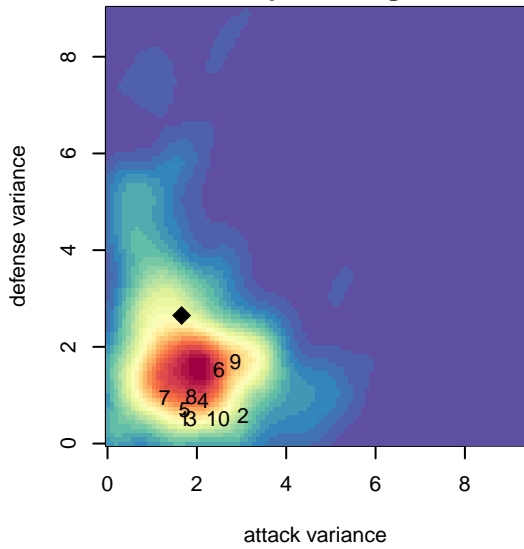

**attack and defense variance (black dot)
relative to other teams
and top 10 in region**