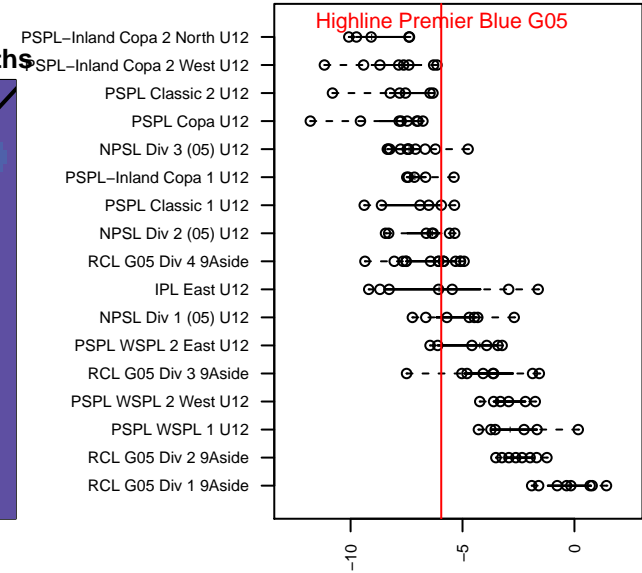

# Highline Premier Blue G05

Highline Premier FC  
 Burien, WA  
 G05 total strength=602  
 attack=0.72 defense=0.35  
 fall league = PSPL Classic 1 U12  
 spr league = Spr PSPL Classic 1 U12

alt names used:  
 Highline Premier FC Eagles 05/06 Blue  
 HIGHLINE PREMIER FC EAGLES 05/06 BLUE  
 HIGHLINE PREMIER FCEAGLES 05/06 BLUE  
 Highline Premier Eagles G05-06  
 Highline Premier FC Eagles 05/06 Blue  
 HIGHLINE PREMIER FC EAGLES 05/06 BLUE

Venues played:  
 2016 Gunners Invitational 2005 Silver  
 2016 Nike Crossfire Challenge Silver 9v9 U12  
 2016 Tye Cup G05 Gold  
 2016 PSPL Classic 1 U12  
 2016 Spr PSPL Classic 1 U12  
 2016 WA Cup U12 Silver U12

**Highline Premier Blue G05**  
 Dots are actual minus expected GF (blue circles) and GA (red triangles).  
 Blue line is smoothed change in attack strength. Red is smoothed change in defense strength.

**attack and defense variance (black dot)  
relative to other teams  
and top 10 in region**

**attack and defense rating  
relative to others at age  
and all opponents in last 13 months**

**Performance relative to 13 month average**