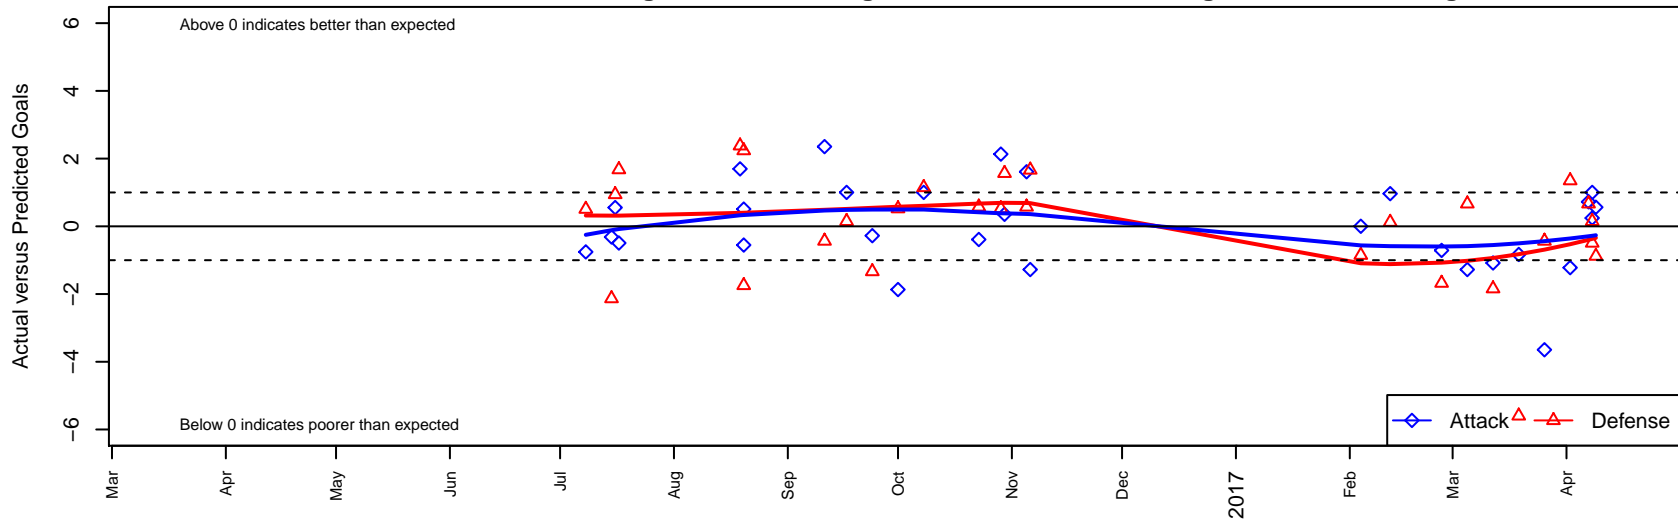

# Highline Premier Blue G05

Highline Premier FC  
 Burien, WA  
 G05 total strength=602  
 attack=0.72 defense=0.35  
 fall league = PSPL Classic 1 U12  
 spr league = Spr PSPL Classic 1 U12

alt names used:  
 Highline Premier FC Eagles 05/06 Blue  
 HIGHLINE PREMIER FC EAGLES 05/06 BLUE  
 HIGHLINE PREMIER FCEAGLES 05/06 BLUE  
 Highline Premier Eagles G05-06  
 Highline Premier FC Eagles 05/06 Blue  
 HIGHLINE PREMIER FC EAGLES 05/06 BLUE

**Highline Premier Blue G05**  
 Dots are actual minus expected GF (blue circles) and GA (red triangles).  
 Blue line is smoothed change in attack strength. Red is smoothed change in defense strength.

**attack and defense variance (black dot)  
relative to other teams  
and top 10 in region**

**attack and defense rating  
relative to others at age  
and all opponents in last 13 months**

**Performance relative to 13 month average**