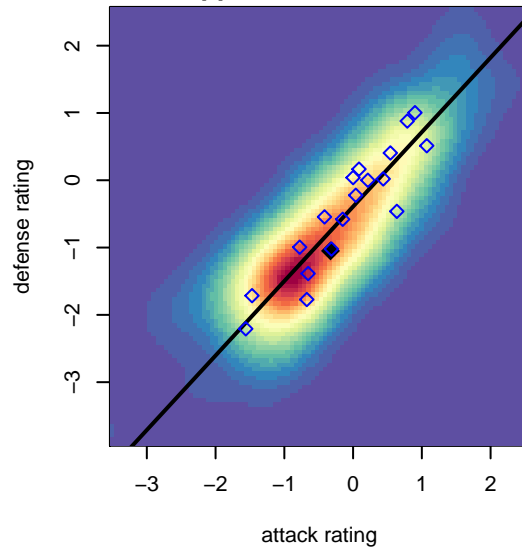

**Highline Premier Blue G05**  
 Dots are actual minus expected GF (blue circles) and GA (red triangles).  
 Blue line is smoothed change in attack strength. Red is smoothed change in defense strength.

**attack and defense variance (black dot)  
relative to other teams  
and top 10 in region**

**attack and defense rating  
relative to others at age  
and all opponents in last 13 months**

**Performance relative to 13 month average**